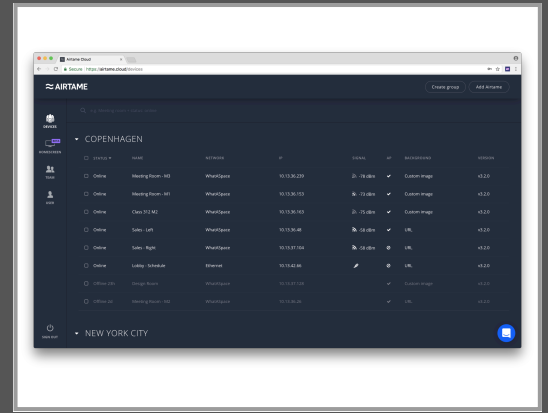

Airtame 2 - Wireless Video-/Audio-Erweiterung

KVM-Umschalter

Gruppe	Umschalter
Hersteller	Airtame
Hersteller Art. Nr.	AT-DG2-3Y
EAN/UPC	0855794005058

Beschreibung

Airtame 2 is a wireless device that provides a user-friendly all-in-one screen collaboration platform, making the most out of screens around offices, schools, and campuses. Enjoy quick wireless screen sharing and informative digital signage on any display.

Airtame 2 is a wireless device that provides a user-friendly all-in-one screen collaboration platform, making the most out of screens around offices, schools, and campuses. Enjoy quick wireless screen sharing and informative digital signage on any display. Colleagues, teachers, and students, can start sharing their screen in seconds from any platform (MacOS, Windows, Chromebook, Linux, iOS, or Android) using the dedicated app, Google Cast, AirPlay, or Miracast, from either PCs, laptops, tablets, or smartphones. IT-admins can connect the Airtame 2 to the cloud-based management system to group edit settings, update and schedule digital signage content, reboot devices, and push out firmware updates for multiple screens simultaneously, from anywhere in the world. 3 year subscription included.